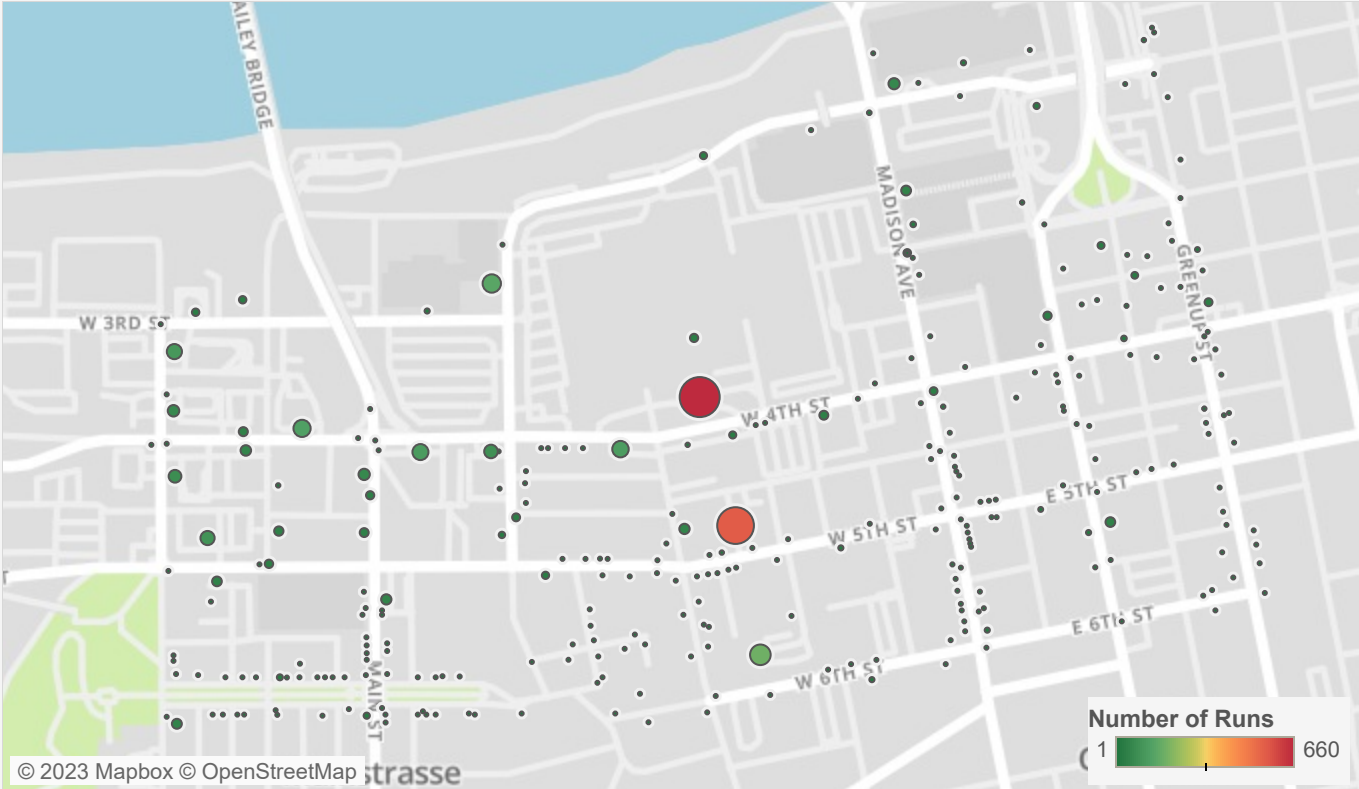

Police Runs for Traffic Accidents

2013-2022

Accidents	Incidents	Date									
		2013	2014	2015	2016	2017	2018	2019	2020	2021	2022
Fatalities	Accident - w / Injuries		1	1				1			1
Non-Fatalities	Accident - Hit Skip	18	68	82	86	89	65	71	80	97	82
	Accident - No Injuries	317	307	279	296	286	246	278	226	265	183
	Accident - w / Injuries	44	43	48	45	52	51	39	34	35	38

Totals